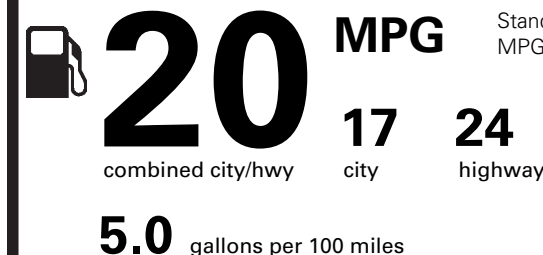

WARRANTY

- 4YR/50K MILE WARRANTY
- 4YR/50K PICKUPDELIVERY SVC
- 6YR/70K MI POWERTRAIN WARR

INCLUDED ON THIS VEHICLE

EQUIPMENT GROUP 202A

- ELEMENTS PACKAGE PLUS
- LINCOLN CO-PILOT 360 PLUS PKG
- 22" MACH ALLOY WHL W/ORNAMENT
- LUXURY PACKAGE
- CLASS IV TRAILER TOW PACKAGE
- ILLUMINATION PACKAGE

(MSRP)

10,645.00

OPTIONAL EQUIPMENT/OTHER

- P275/40R22 107 W-RATED TIRES
- FLOOR LINERS,FRONT & 2ND ROW
- 50 STATE EMISSIONS
- LINCOLN PLAY
- CONVENIENCE PACKAGE

200.00
NO CHARGE
1,800.00
2,100.00

PRICE INFORMATION

BASE PRICE	559,620.00
TOTAL OPTIONS/OTHER	14,745.00
TOTAL VEHICLE & OPTIONS/OTHER	74,365.00
DESTINATION & DELIVERY	1,095.00
TOTAL BEFORE DISCOUNTS	75,460.00
EQUIPMENT GROUP SAVINGS	- 1,020.00

(MSRP)

TOTAL MSRP $74,440.00

Whether you decide to lease or finance your vehicle, you'll find the choices that are right for you. See your Lincoln Dealer for details or visit www.lincolnafs.com.

MC231 N RD 2X 130 000327 03 23 21

This label is affixed pursuant to the Federal Automobile Information Disclosure Act. Gasoline, License, and Title Fees, State and Local taxes are not included. Dealer installed options or accessories are not included unless listed above.

EPA DOT Fuel Economy and Environment

Gasoline Vehicle

Fuel Economy

Standard SUVs range from 13 to 101 MPG. The best vehicle rates 141 MPGe.

You spend $2,500

more in fuel costs over 5 years compared to the average new vehicle.

Annual fuel cost $2,000